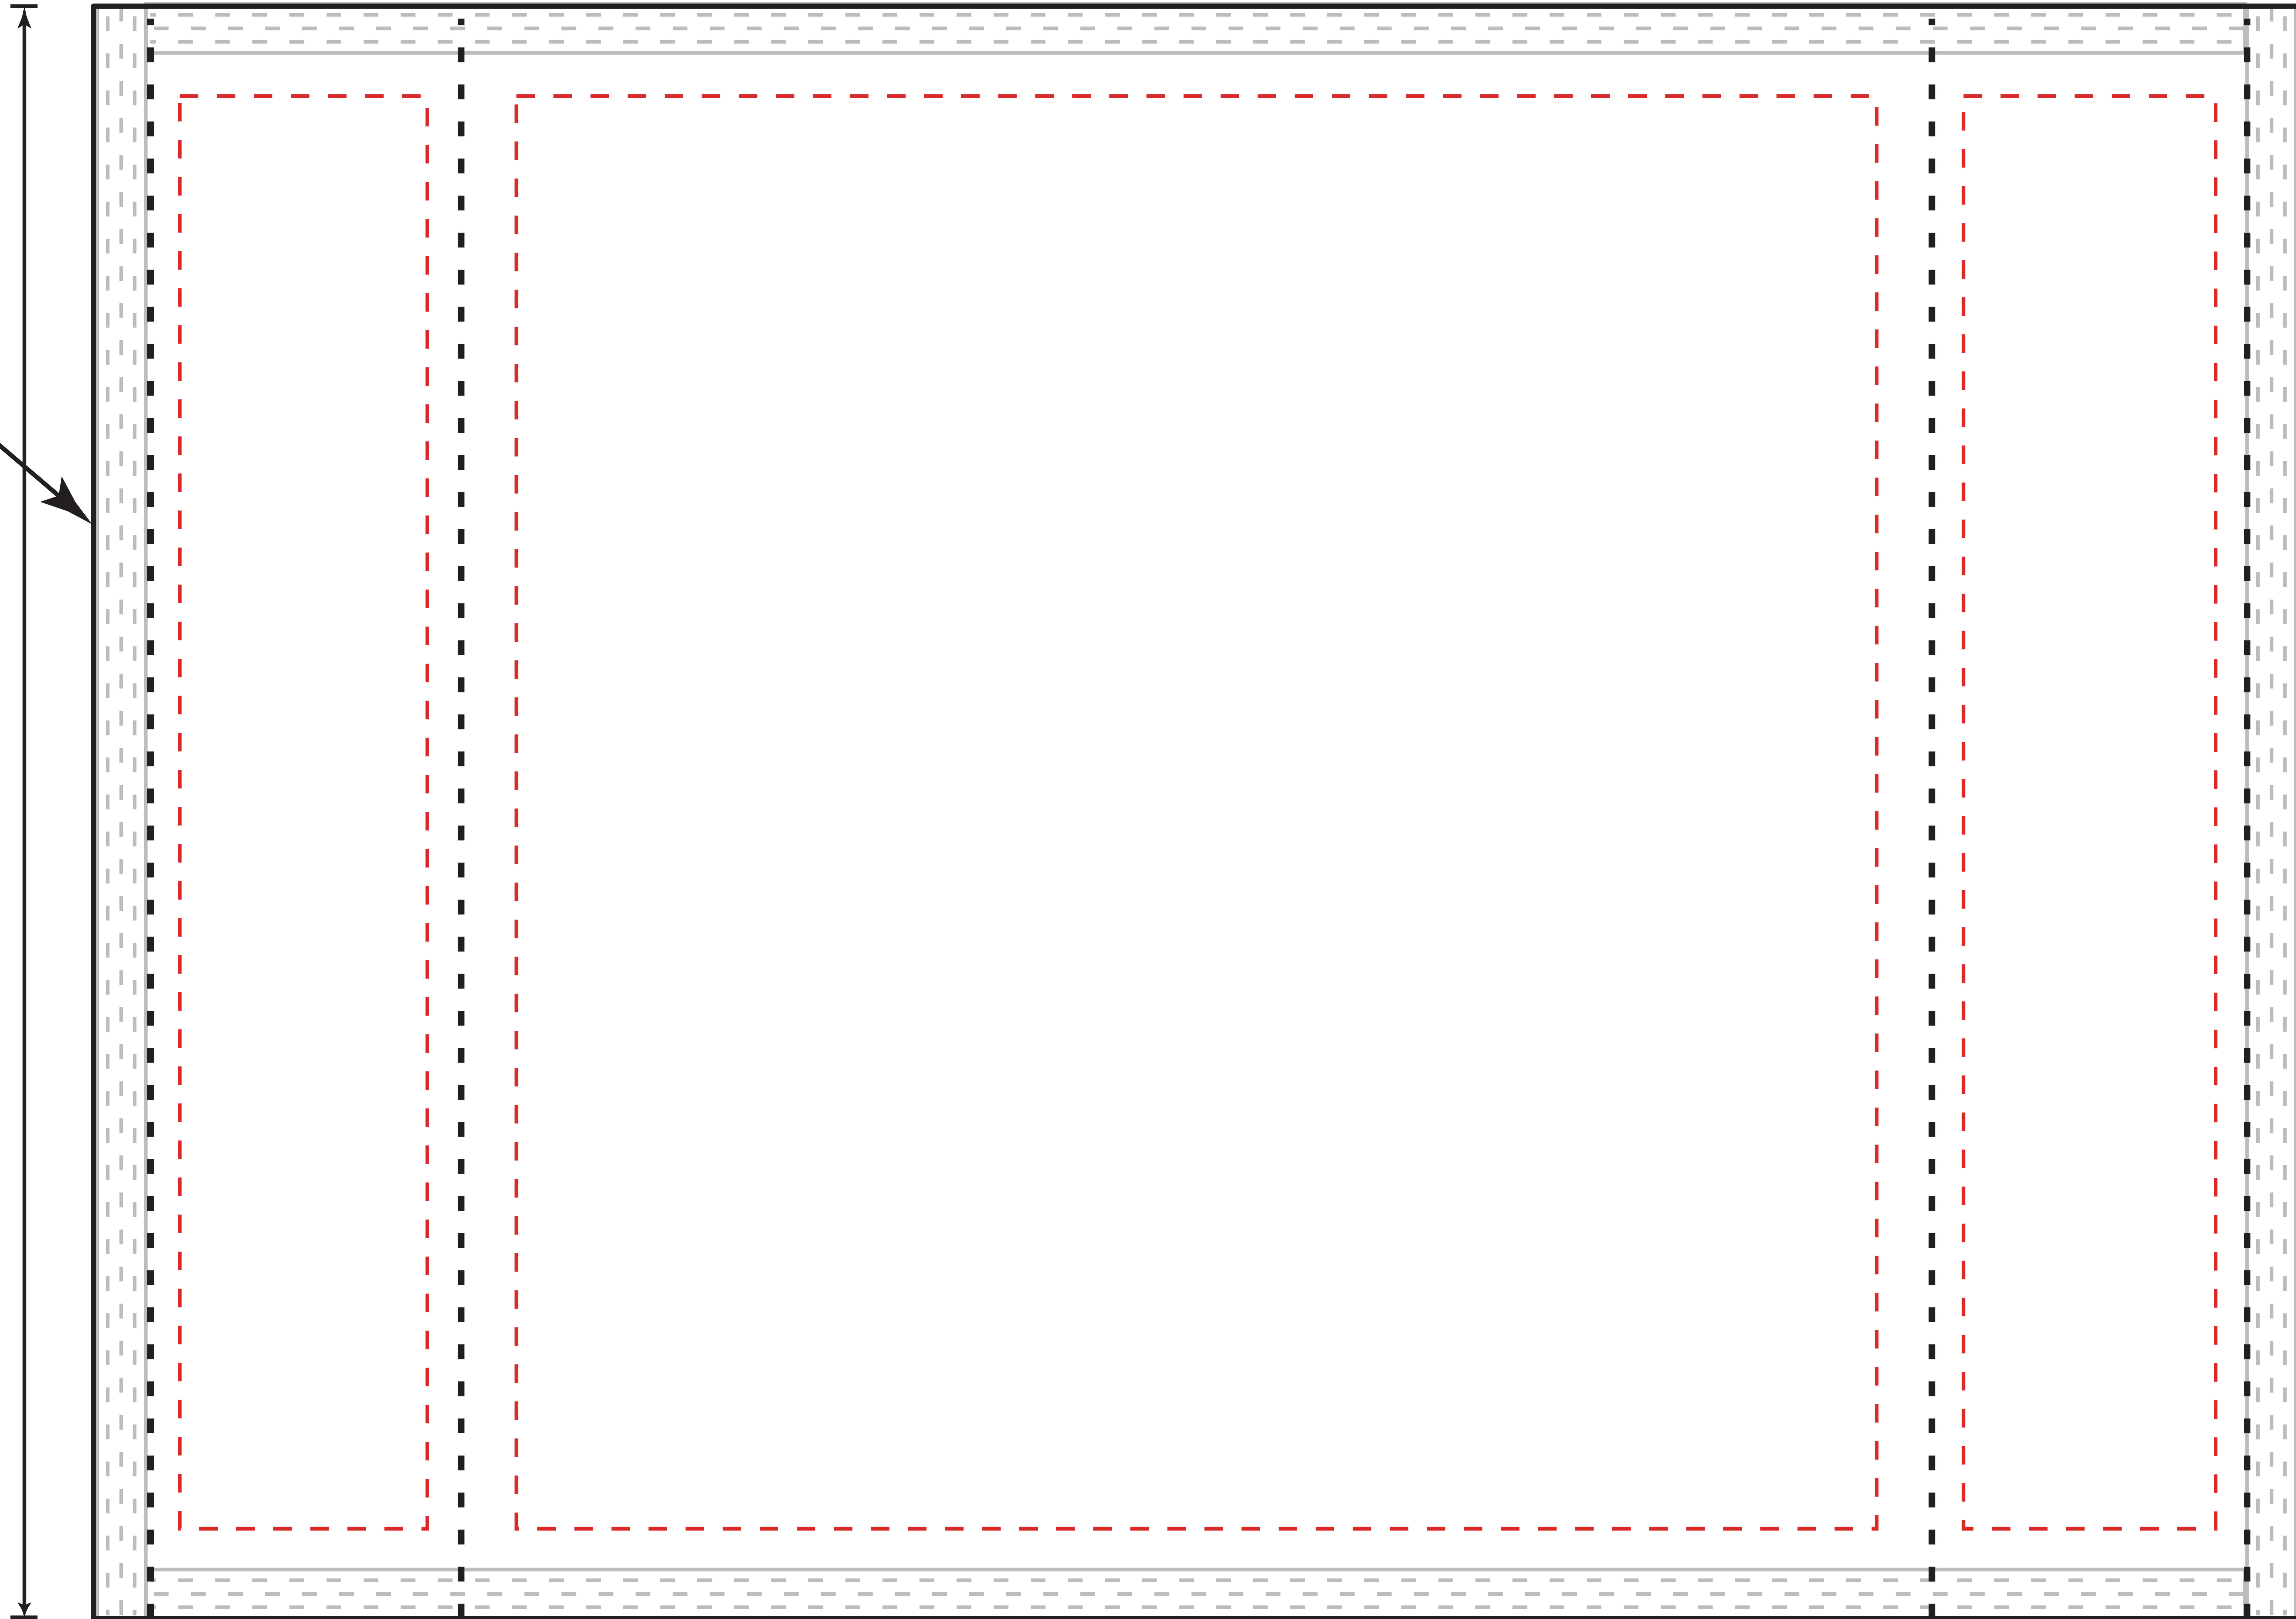

2:1

82.68" (210cm)

60.6" (154cm)

Velcro

Velcro

2X2

2100mmx2280mm