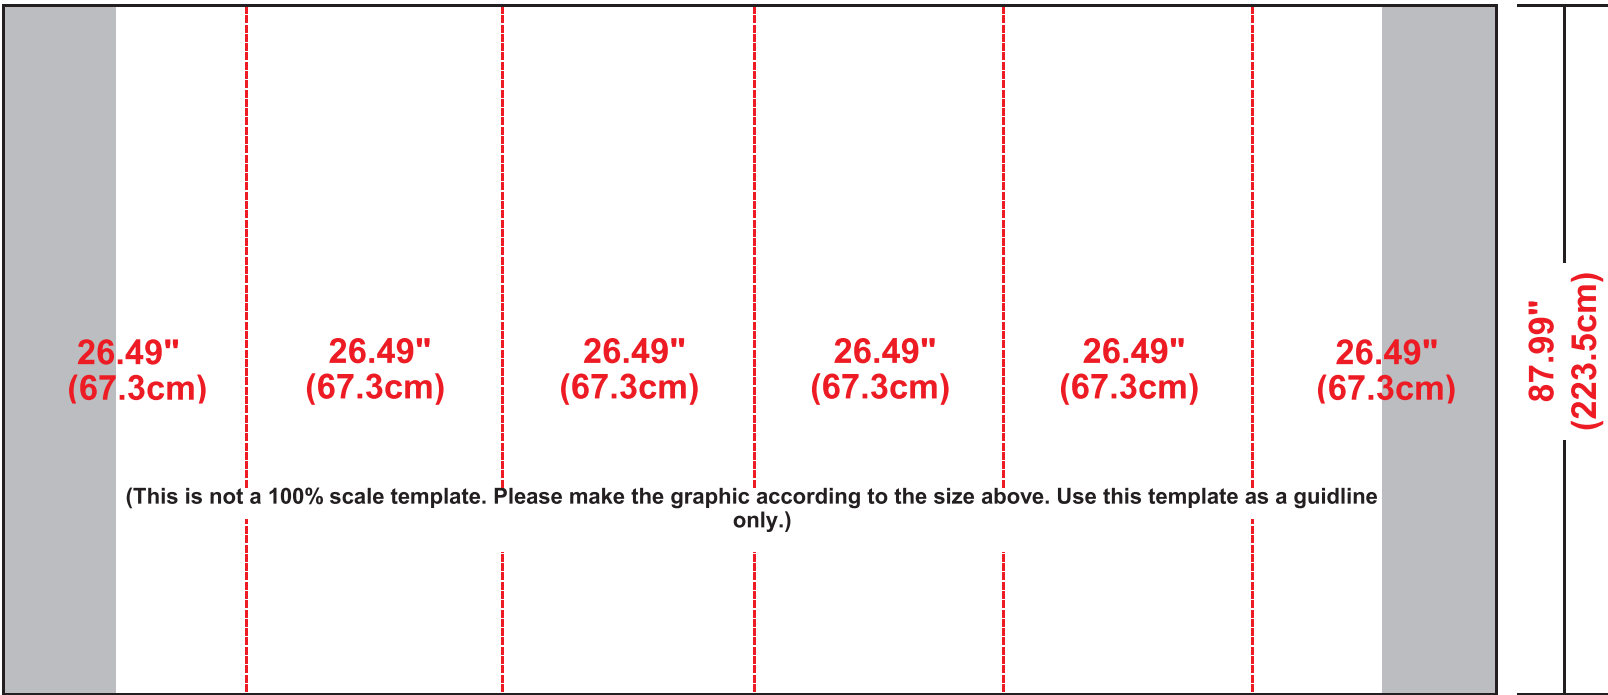

End Cap

Middle Panels

End Cap

26.49"  
(67.3cm)

26.49"  
(67.3cm)

26.49"  
(67.3cm)

26.49"  
(67.3cm)

26.49"  
(67.3cm)

26.49"  
(67.3cm)

87.99"  
(223.5cm)

(This is not a 100% scale template. Please make the graphic according to the size above. Use this template as a guideline only.)

13"

Invisible Area

13"

Invisible Area